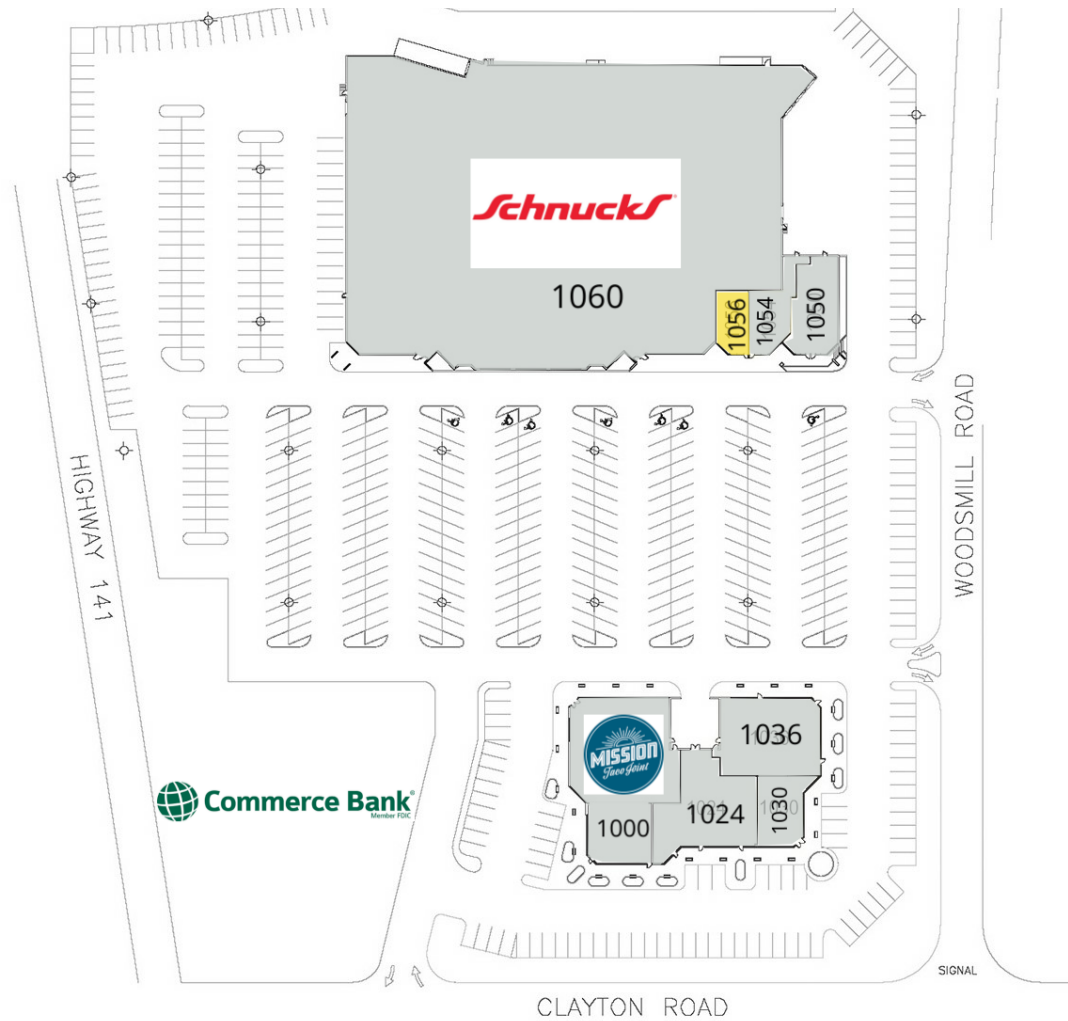

WOODSMILL PLAZA - SITE PLAN

Suite	Tenant	Size
1000	Mission Taco Joint	7,562 SF
1024	Mike Duffy's	4,454 SF
1030	AT&T	1,755 SF
1036	Banfield Pet Hospital	3,500 SF
1050	Taichi Bubble Tea	2,111 SF
1054	Lush Nails & Spa	1,720 SF
1056	Available	1,050 SF
1060	Schnucks	63,631 SF